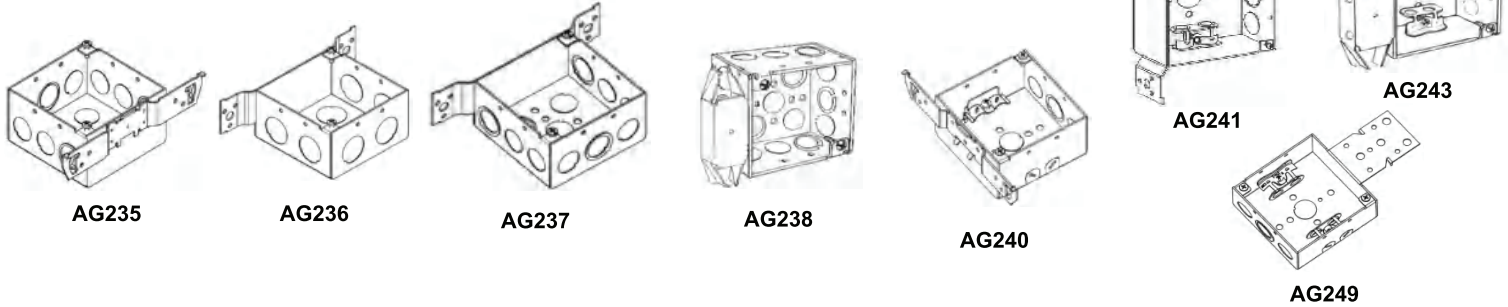

## 4" SQUARE WELDED DEEP BOXES WITH BRACKET - 2-1/8" DEEP

**Material:** Galvanized Steel

**Application:** These bracket boxes with conduit knockouts are used when 4" square boxes must be mounted directly to wood or metal studs. Square boxes are used to bring power to a number of electrical devices where multiple conductor runs are split in two or more directions.

**Advantages:** 4" square boxes with attached brackets allow a quick easy installation to structural members and keep the boxes upright for an effortless conduit connection.

**Field Names:** Bracket box, 4S bracket box, metal stud box, vertical bracket box, wood bracket box, nail-on bracket box, 1900 bracket box, bracketed junction box, conduit box with bracket, stud box, outlet box, bracketed J box, deep 4S bracket box, deep 1900 bracket box, 1900 bracket box.

**UL File No:** E527209

Catalog Number	UPC#	Description	Knockouts		Cubic Inches	Ship Case	Weight/Case
			Sides	Bottom			
AG235	78073030031	2-1/8" deep MKO with FH bracket	(6) - 1/2" & (3) - MKO	(3) - 1/2" & (2) - MKO	30.3	25	25
AG236	78073030032	2-1/8" deep 3/4" KO with FM bracket	(6) - 3/4"	(1) - 1/2" (4) - 3/4"	30.3	25	24
AG237	78073030034	2-1/8" deep 1/2" & 3/4" KO with FM bracket	(6) - 1/2" & (3) - MKO	(3) - 1/2" & (2) - MKO	30.3	25	25
AG238	78073030033	2-1/8" deep 1/2" & 3/4" KO with MS bracket	(6) - 1/2" & (3) - 3/4"	(3) - 1/2" & (2) - MKO	30.3	25	25
AG240	78073030035	2-1/8" deep MKO with NM Clamp & FH bracket	(2) - 1/2" & (1) - MKO & 4 pryouts	(1) - 1/2"	30.3	25	28
AG241	78073030036	2-1/8" deep MKO with MC Clamp & FH bracket	(2) - 1/2" & (1) - MKO & 4 pryouts	(1) - 1/2"	30.3	25	29
AG243	78073030037	2-1/8" deep MKO with MC Clamp & MS bracket	(2) - 1/2" & (1) - MKO & 4 pryouts	(1) - 1/2"	30.3	25	25
AG249	78073030038	2-1/8" deep MKO with MC Clamp & Long B bracket	(2) - 1/2" & (1) - MKO & 4 pryouts	(1) - 1/2"	30.3	25	25.5